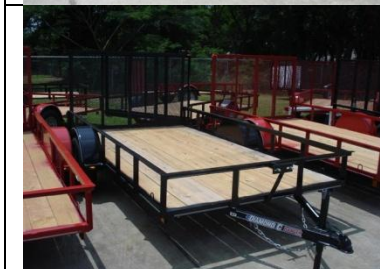

7 x 18 Carhauler, slide in ramps

Stk# 11412, 11413
Manufacturer – Big Tex 15XT10
5 x 10 utility mesh bottom, removable ramp gate.

Stk# 10332
Manufacturer – Big Tex 50 LA
6' 6" x 16 Tandem Axle, 4 Wheel Brakes With Breakaway, Drop Ramp, 3500 LB Axles

Stk , 9222
Manufacturer – Big Tex 30SA8
5 x 8 w/ramp

Stk 9218
Manufacturer – Big Tex 12 PI
7' x 18' Tandem Axle, 4 Wheel Brakes With Breakaway, Slide Out Ramps, 6000 LB Axles

Stk 10263, 10266, 10267
Manufacturer- Diamond C 612SA
6.5 x 12 utility, Ramp