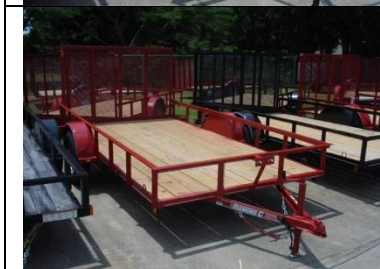

7 x 18 Carhauler, slide in ramps

Stk# 11412, 11413
Manufacturer – Big Tex 15XT10
5 x 10 utility mesh bottom, removable ramp gate.

Stk# 10332
Manufacturer – Big Tex 50 LA
6' 6" x 16 Tandem Axle, 4 Wheel Brakes With Breakaway, Drop Ramp, 3500 LB Axles

Stk , 9222
Manufacturer – Big Tex 30SA8
5 x 8 w/ramp

Stk 9218
Manufacturer – Big Tex 12 PI
7' x 18' Tandem Axle, 4 Wheel Brakes With Breakaway, Slide Out Ramps, 6000 LB Axles

Stk 10263, 10266, 10267
Manufacturer- Diamond C 612SA
6.5 x 12 utility, Ramp